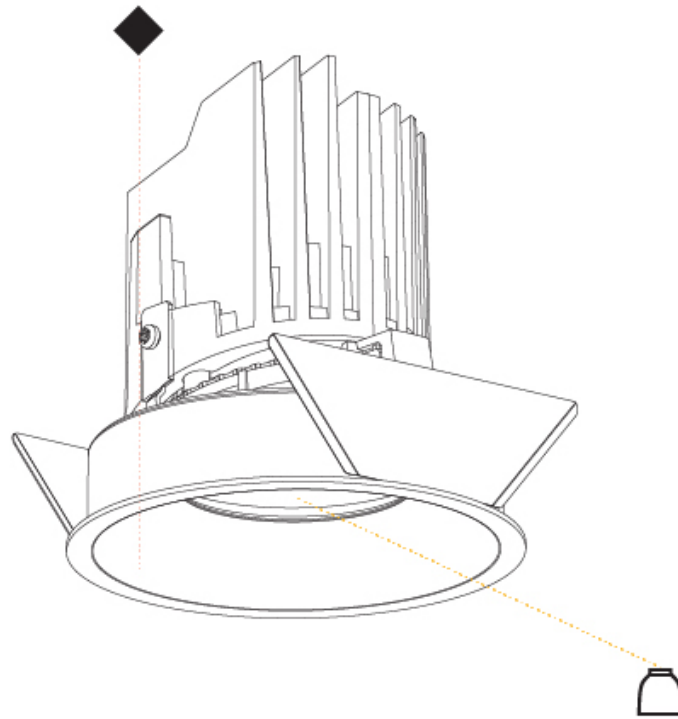

BIONIQ ROUND SEMI ADJUSTABLE RECESSED

A35546-

PROJECT

TYPE

SPECIFIER

QUANTITY

DATE

A