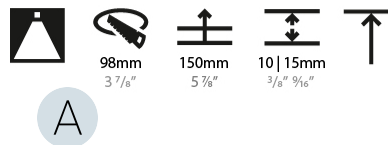

GENERAL

Series: Bioniq
 Subseries: Bioniq Round Deep
 Brand: Prolicht
 Division: Architectural
 Mounting Type: Recessed
 Mounting Location: Ceiling
 Subcategory: Downlight

PHYSICAL

Shape: Round
 Diameter (mm): 107
 Diameter (in): 4 3/16
 Height (mm): 130
 Height (in): 5 1/8
 Ceiling Thickness (mm): 10 / 12.5 / 15
 Ceiling Thickness (in): 3/8 or 1/2 or 9/16
 Min. Recessing Depth (mm): 150
 Min. Recessing Depth (in): 5 7/8
 Light Distribution: Downlight
 Weight (kg): 0.506
 Weight (lbs): 1.12
 Fixture Finish: SSR / BKV / CWI / CRY / HAB / UFT / ITA / RUA / FTG / MYG / LOD / PUS / FRO / FUP / KIA / POP / BLS / SPG / MEY / GOH / GUM / CHC / COM / ABZ / JAG / OBR / MOS / ROR
 Fixture Material: Aluminum Die Cast
 Cut-out Measurements: 98mm / 3 7/8"

LED

Number of LEDs: 1
 Color Temperature (°K): Warm Dim
 Max. Delivered Lumen (lm): 760
 Nominal Lumen (lm): 1140
 CRI: >90 CRI

OPTICAL

Reflector: 20 / 40 / 60

RATINGS AND CERTIFICATIONS

Certified By: Certified for North American Standards
 IP rating: IP20