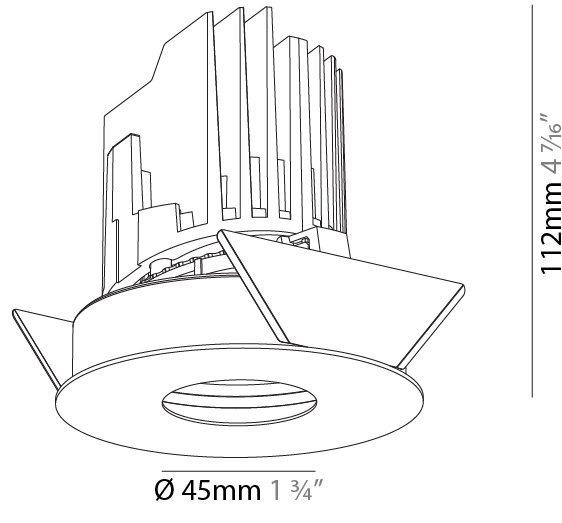

GENERAL

Series: Bioniq
Subseries: Bioniq Round Pinhole
Brand: Prolicht
Division: Architectural
Mounting Type: Recessed
Mounting Location: Ceiling
Subcategory: Downlight

PHYSICAL

Shape: Round
Diameter (mm): 107
Diameter (in): 4 3/16
Height (mm): 112
Height (in): 4 7/16
Ceiling Thickness (mm): 10 / 12.5 / 15
Ceiling Thickness (in): 3/8 or 1/2 or 9/16
Min. Recessing Depth (mm): 130
Min. Recessing Depth (in): 5 1/8
Light Distribution: Adjustable / Downlight
Weight (kg): 0.456
Weight (lbs): 1
Fixture Finish: SSR / BKV / CWI / CRY / HAB / UFT / ITA / RUA / FTG / MYG / LOD / PUS / FRO / FUP / KIA / POP / BLS / SPG / MEY / GOH / GUM / CHC / COM / ABZ / JAG / OBR / MOS / ROR
Fixture Material: Aluminum Die Cast
Cut-out Measurements: 98mm / 3 7/8"

ELECTRICAL

Lamp Type: LED (Zhaga Standard)
Total Output Wattage (W): 15
Dimming: Dali Dimming
Driver Included: No
Driver Location: Recessed Housing
Driver Type: Constant Current - 120Vac
Housing: See components
Input Voltage (V): 120
Constant Current (MA): 350

LED

Number of LEDs: 1
Color Temperature (°K): Warm Dim
Max. Delivered Lumen (lm): 760
Nominal Lumen (lm): 1140
CRI: >90 CRI
Lamp Life (hrs): 50000

OPTICAL

Reflector: 20 / 40 / 60
Adjustability: Rotational 355°, Tilt 30°

RATINGS AND CERTIFICATIONS

Certified By: Certified for North American Standards
IP rating: IP20

PROJECT
TYPE
SPECIFIER
QUANTITY
DATE